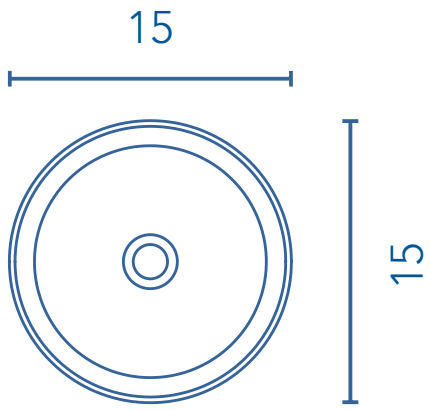

## WASHBASIN

Sun

15

Ceramic sink  
Sink depth: 5 in

SAND MATT